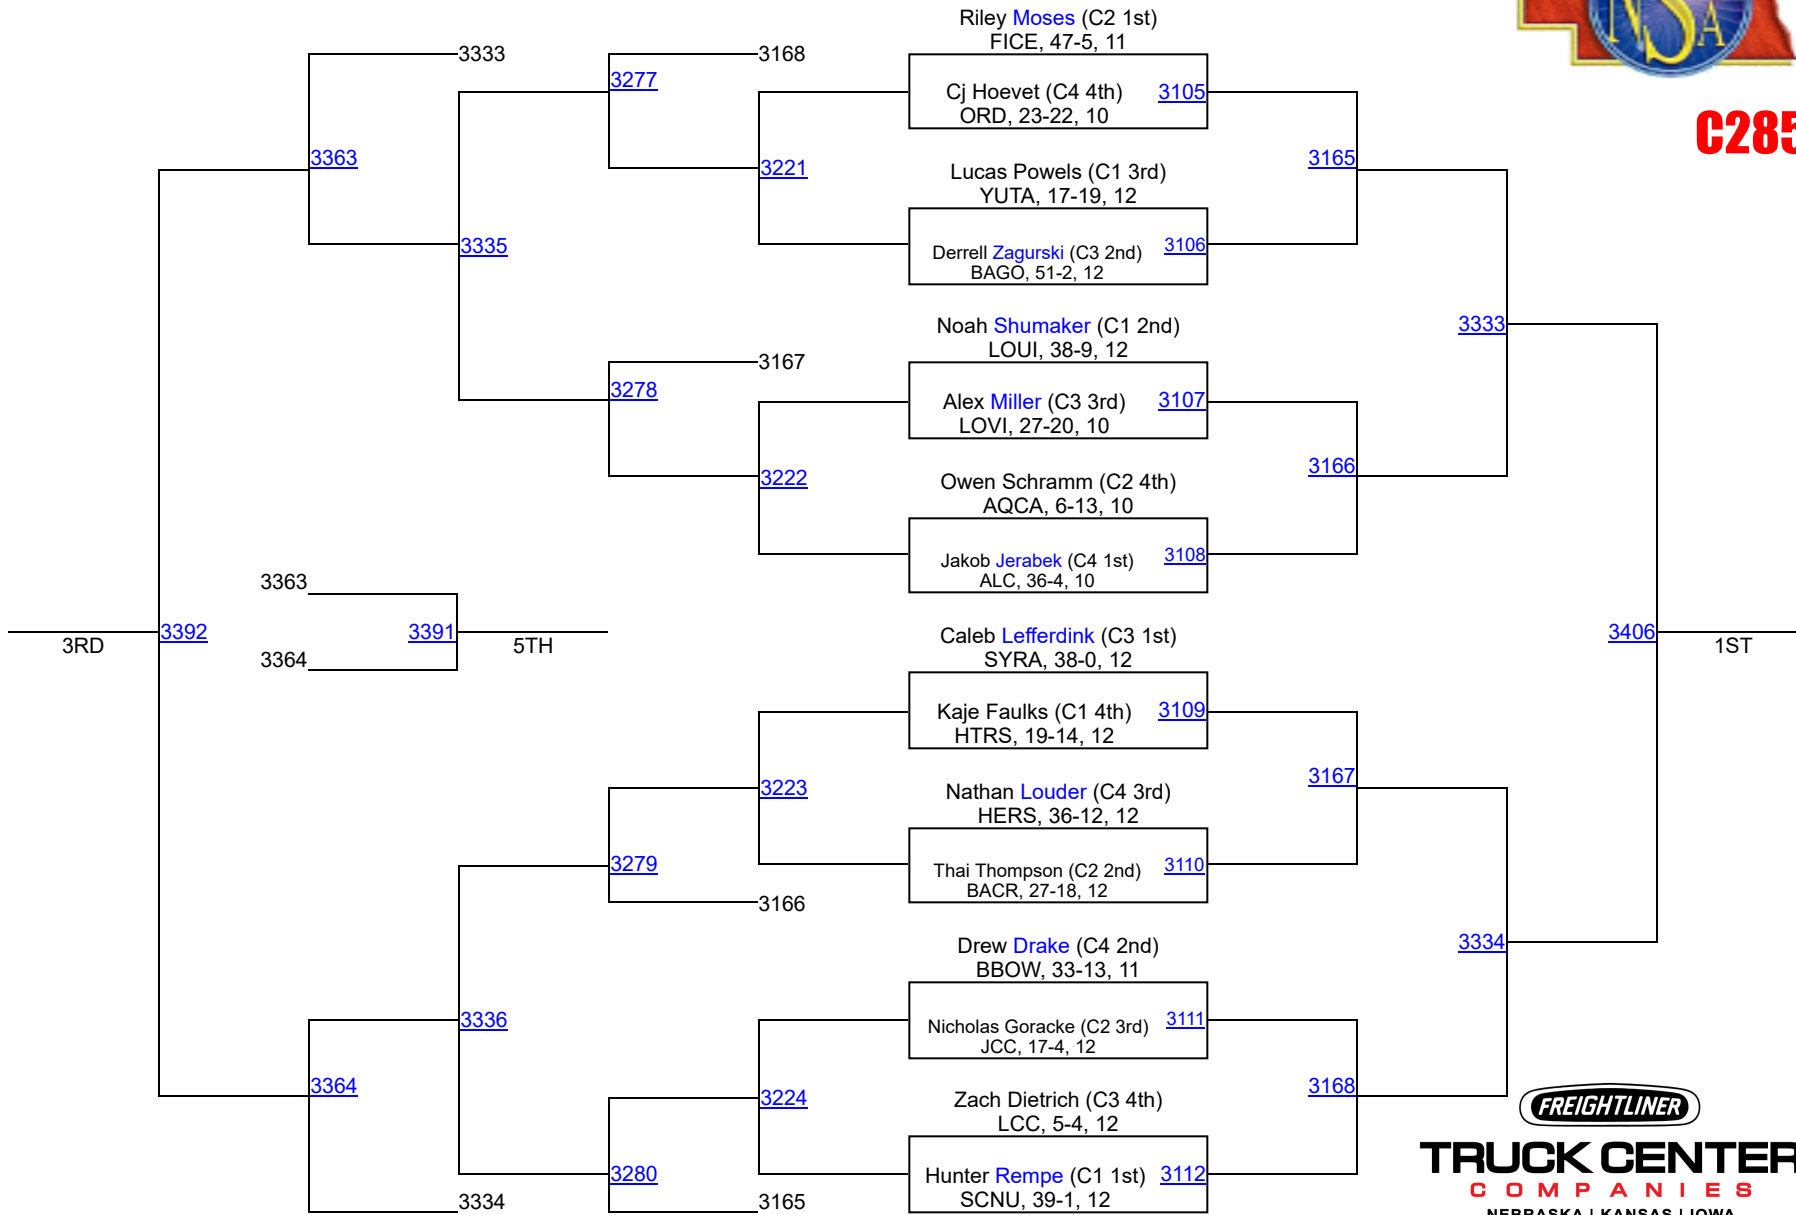

# 2018 NSAA Championships

**C285**

**TRUCK CENTER**  
**COMPANIES**  
 NEBRASKA | KANSAS | IOWA